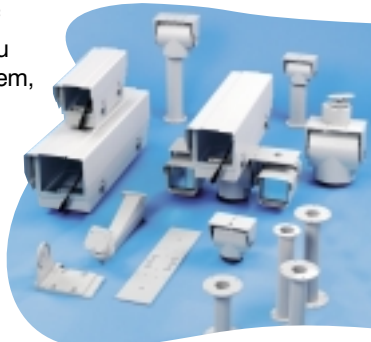

Metham Aviation Design Ltd
Station Approach, Four Marks
Alton, Hampshire GU34 5HN, UK

Tel: +44 (0)1420 565618
Fax: +44 (0)1420 565628
Email: info@madcctv.com
Web: www.madcctv.com

Don't get even. Get MAD